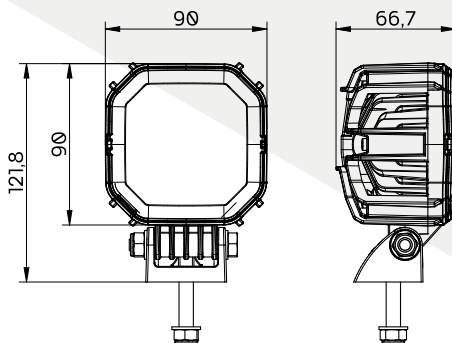

product premium
made by

BRASLUX <<

BLUE Prime LED worklight

Blue boom sprayer lighting

BLUE Prime LED worklight

Blue boom sprayer lighting

Catalog number	OEI322004019
Source of light	LED
Voltage / Power	12/24V / 10W
Dimensions	90x90 mm
Connection	Deutsch 2 pin
Assembly	M8 screws
IP protection	IP69K
Approval	CISPR25 Class 3

The BLUE Prime is designed to increase the efficiency of boom sprayer work - in dark, in fog and during low visibility. The innovative construction is using polycarbonate, crystal LED lenses that generate strong and long blue light beam. The lighting provides excellent visibility along the entire length of the boom sprayer.